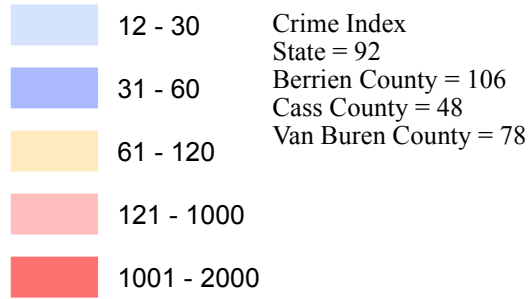

BERRIEN COUNTY, MICHIGAN

CRIME INDEX 2014*

BY CENSUS BLOCK GROUP

*Esri's Crime Indexes data contains statistics about major categories of personal and property crime. Updated semi-annually, the Crime Index data variables include information about murder, rape, robbery, assault, burglary, and motor vehicle theft. The Index is relative to the National total.

Data Sources
 Base Layers: Michigan Geographic Framework: Berrien County, Version v14a
 Crime Index: ESRI 2014

Southwest Michigan Planning Commission
 The use of this map is for general reference purposes. It is not a legal document.