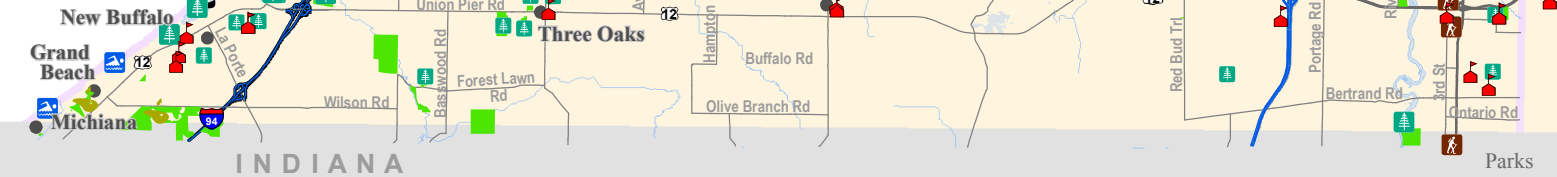

BERRIEN COUNTY, MICHIGAN

PARKS AND RECREATIONAL AREAS

- Trailhead
- Beach
- Campground
- Golf Course
- Parks
- Public Access
- School

Recreational Areas

City & Village

Data Sources
Base Layers: Michigan Geographic Framework: Berrien County, Version v14a
Parks and Recreational Areas: Southwest Michigan Planning Commission, 2015

Southwest Michigan Planning Commission

The use of this map is for general reference purposes. It is not a legal document.

December 29, 2015

VAN BUREN COUNTY

CASS COUNTY

INDIANA

Parks