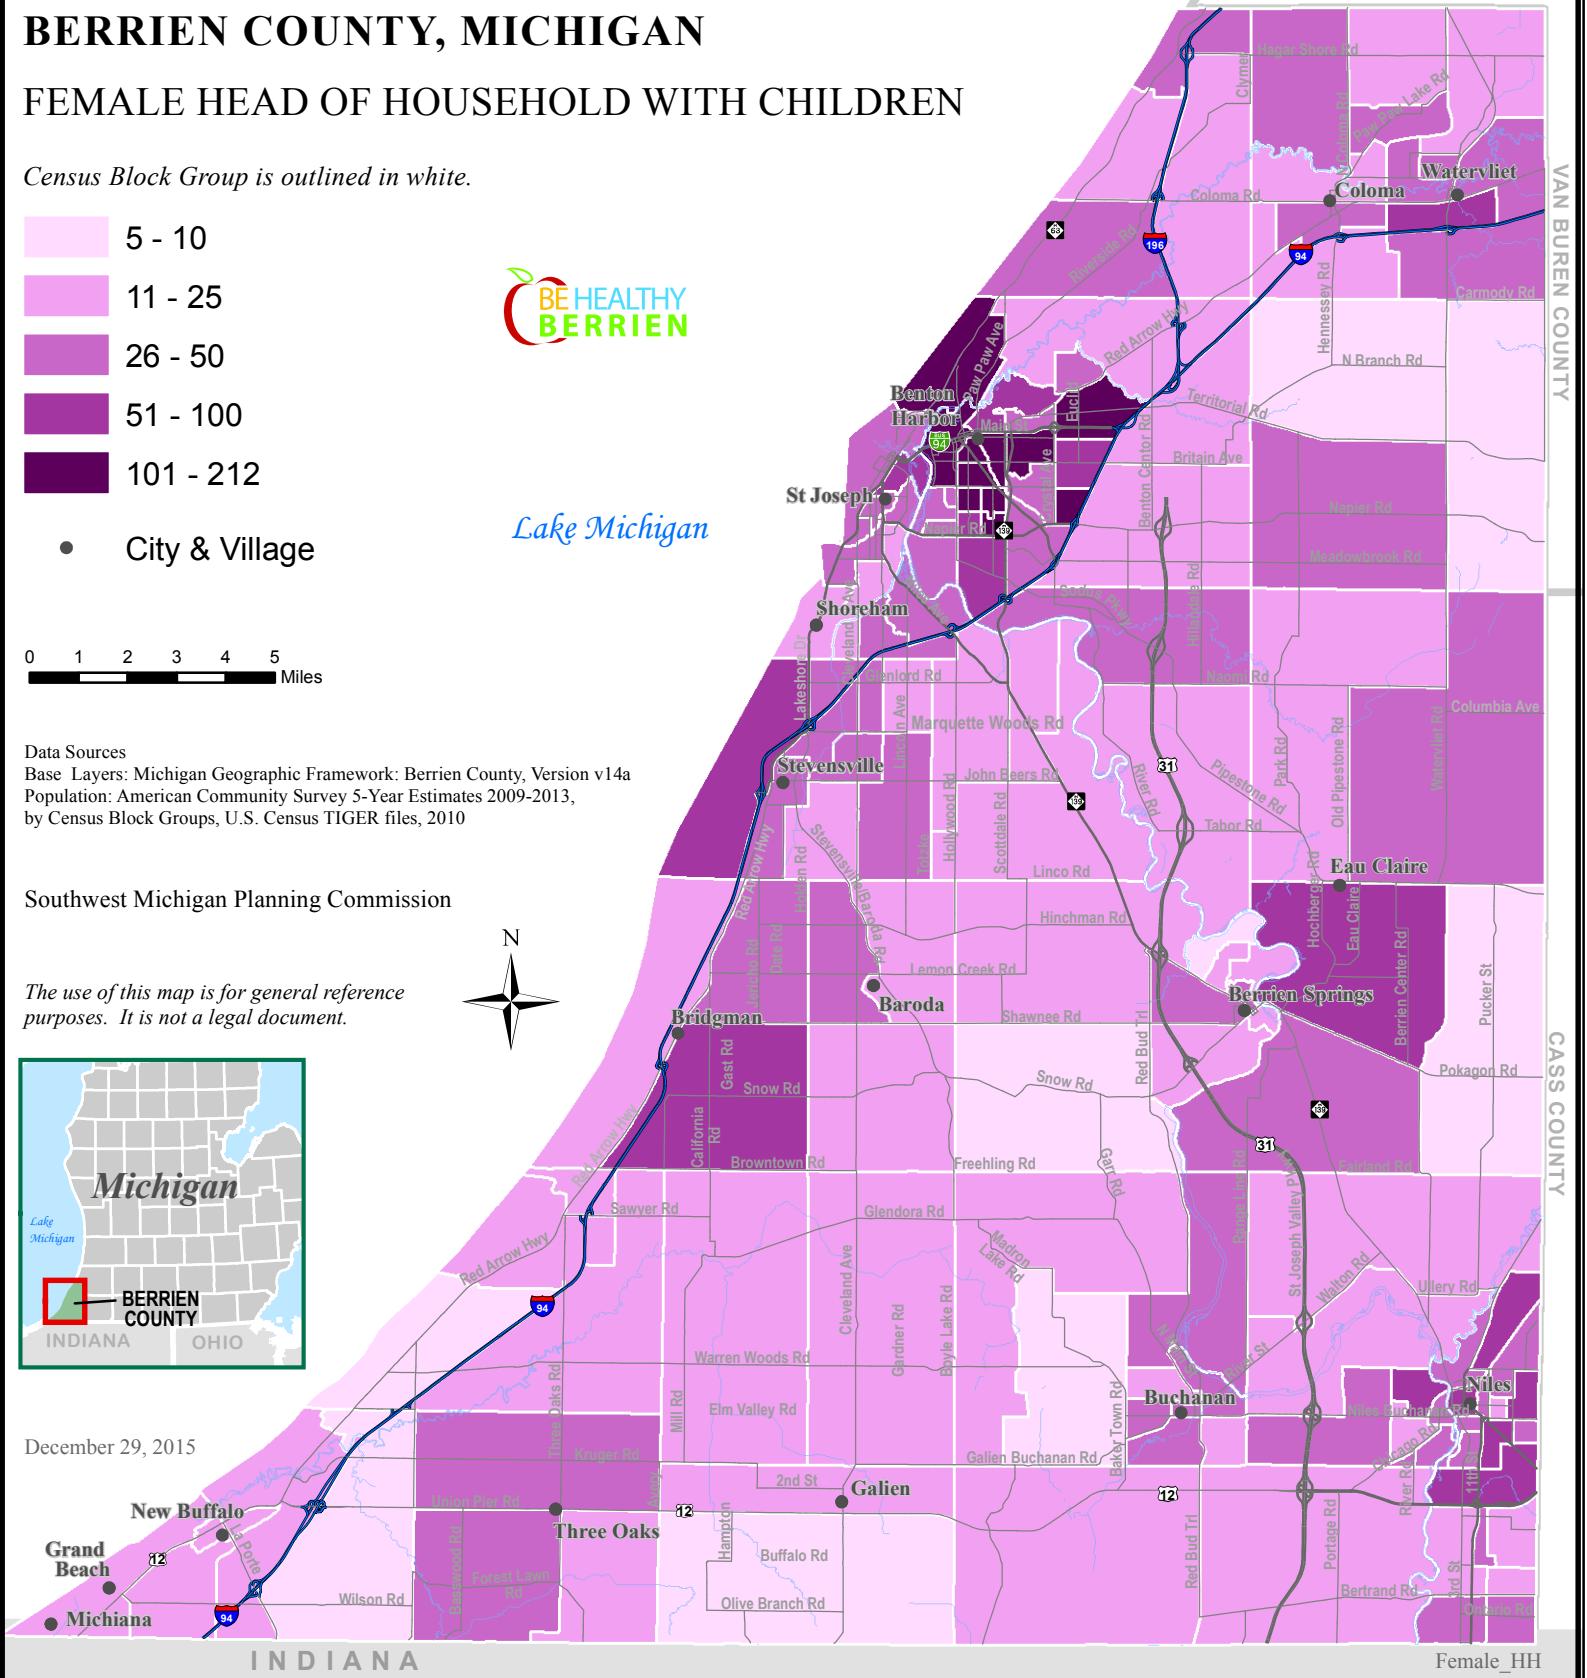

BERRIEN COUNTY, MICHIGAN

FEMALE HEAD OF HOUSEHOLD WITH CHILDREN

Census Block Group is outlined in white.

● City & Village

Data Sources
 Base Layers: Michigan Geographic Framework: Berrien County, Version v14a
 Population: American Community Survey 5-Year Estimates 2009-2013,
 by Census Block Groups, U.S. Census TIGER files, 2010

Southwest Michigan Planning Commission

The use of this map is for general reference purposes. It is not a legal document.

December 29, 2015

Female_HH