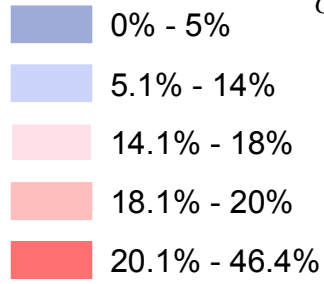

# BERRIEN COUNTY, MICHIGAN

## HOUSEHOLDS WITH INCOME BELOW POVERTY LEVEL

*Census Block Group is outlined in white.*

### PERCENT OF THE POPULATIONS BELOW POVERTY LEVEL

Nationally: 15.4%  
 Michigan: 16.8%  
 Berrien County: 17.5%  
 Source: ACS 5-year 2009-2013

• City & Village

Data Sources  
 Base Layers: Michigan Geographic Framework: Berrien County, Version v14a  
 Households: American Community Survey 5-Year Estimates 2009-2013,  
 by Census Block Groups, U.S. Census TIGER files, 2010