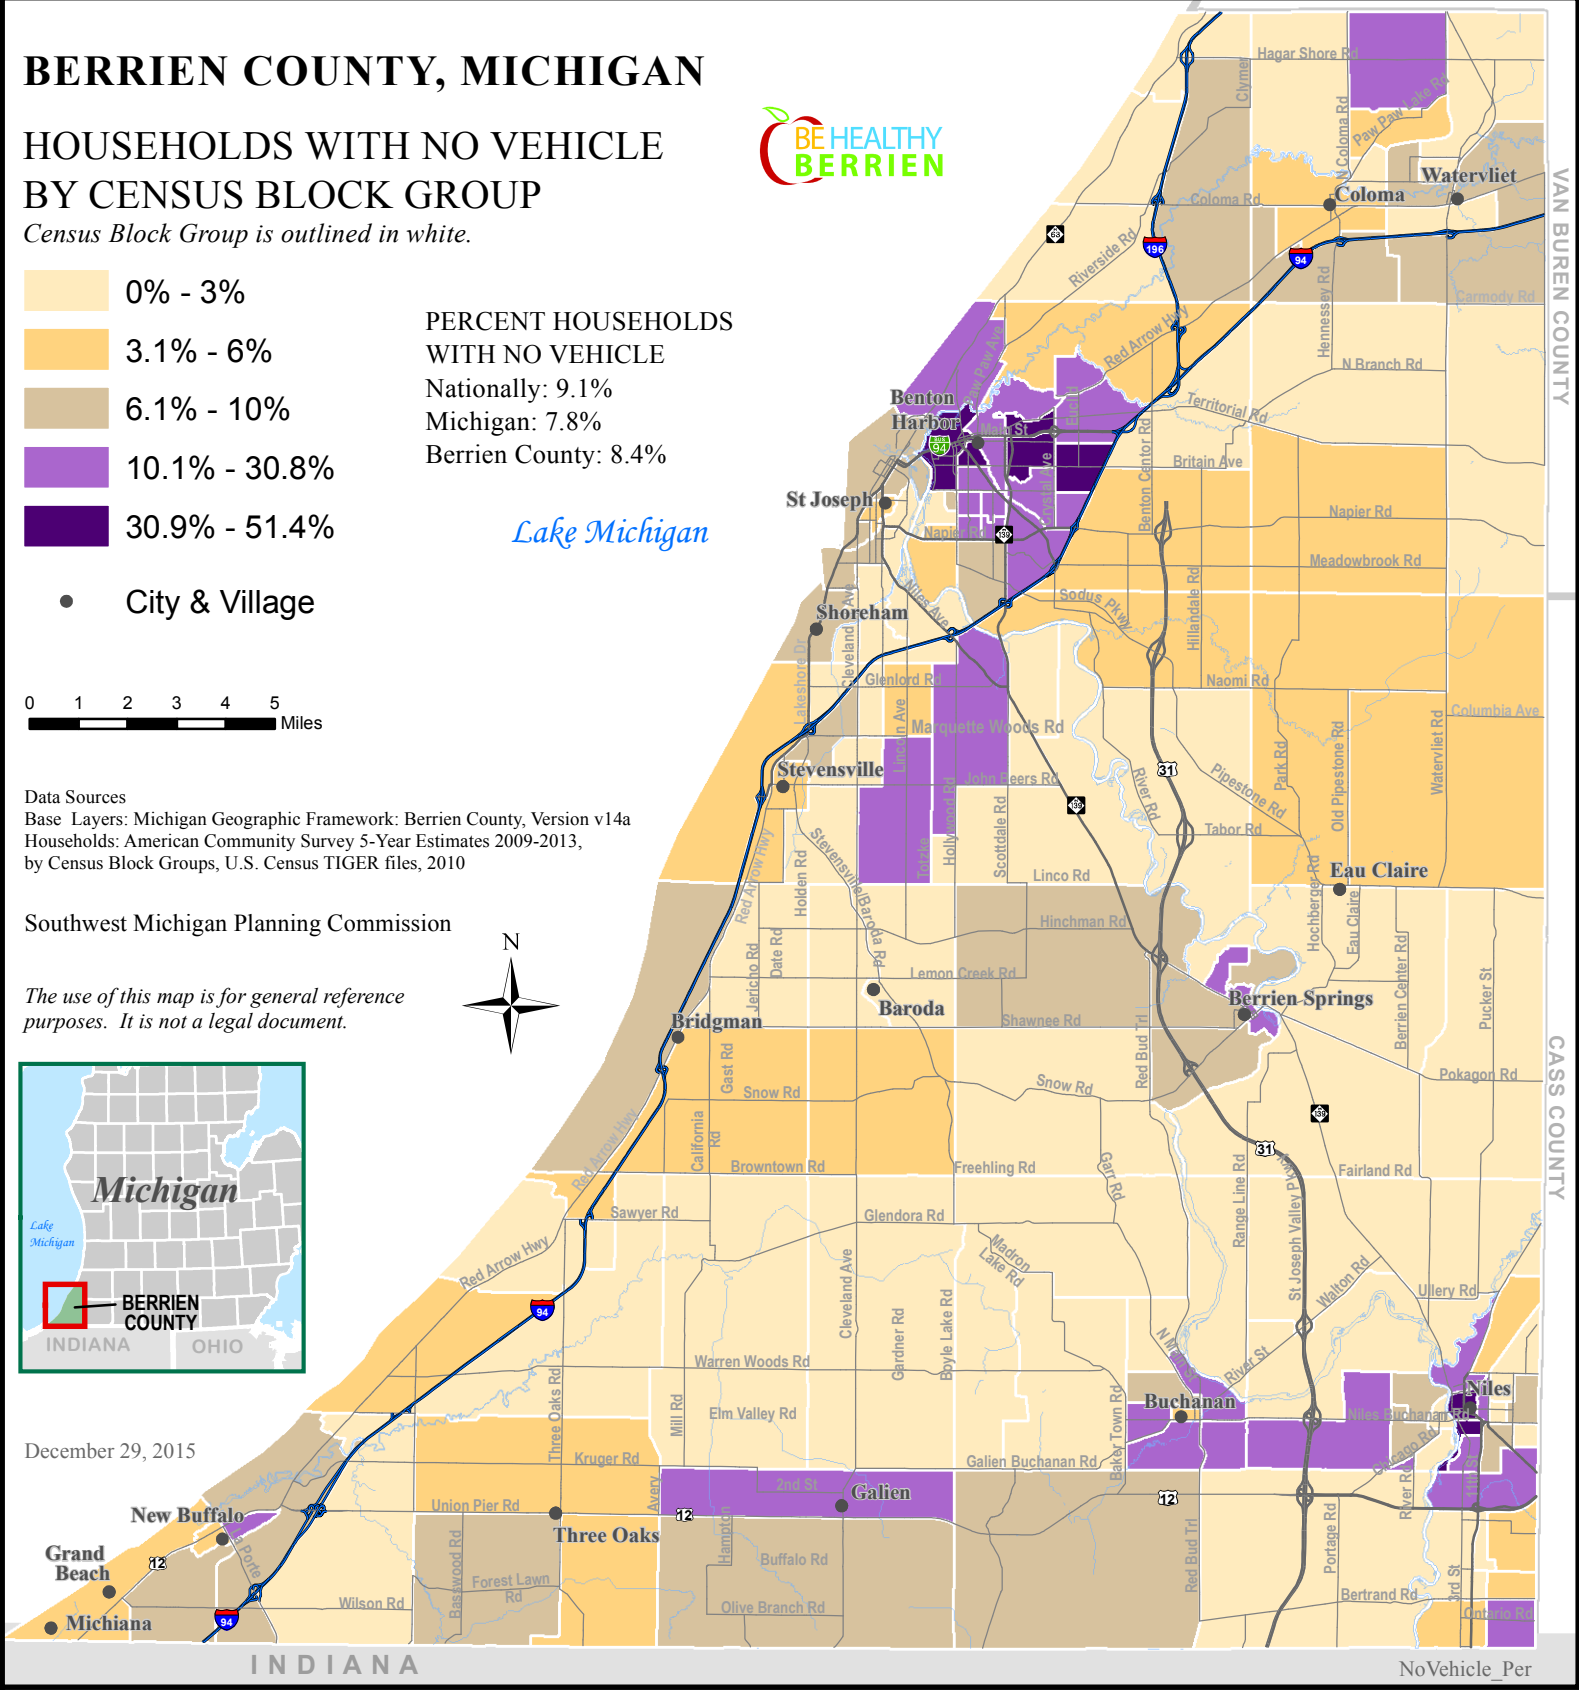

BERRIEN COUNTY, MICHIGAN

HOUSEHOLDS WITH NO VEHICLE BY CENSUS BLOCK GROUP

Census Block Group is outlined in white.

PERCENT HOUSEHOLDS WITH NO VEHICLE
 Nationally: 9.1%
 Michigan: 7.8%
 Berrien County: 8.4%

● City & Village

Data Sources
 Base Layers: Michigan Geographic Framework: Berrien County, Version v14a
 Households: American Community Survey 5-Year Estimates 2009-2013,
 by Census Block Groups, U.S. Census TIGER files, 2010

Southwest Michigan Planning Commission

The use of this map is for general reference purposes. It is not a legal document.

December 29, 2015

NoVehicle_Per