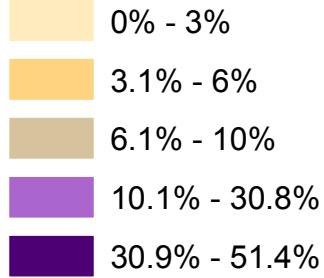

BERRIEN COUNTY, MICHIGAN

HOUSEHOLDS WITH NO VEHICLE BY CENSUS BLOCK GROUP

Census Block Group is outlined in white.

PERCENT HOUSEHOLDS WITH NO VEHICLE
 Nationally: 9.1%
 Michigan: 7.8%
 Berrien County: 8.4%

● City & Village

Data Sources
 Base Layers: Michigan Geographic Framework: Berrien County, Version v14a
 Households: American Community Survey 5-Year Estimates 2009-2013,
 by Census Block Groups, U.S. Census TIGER files, 2010