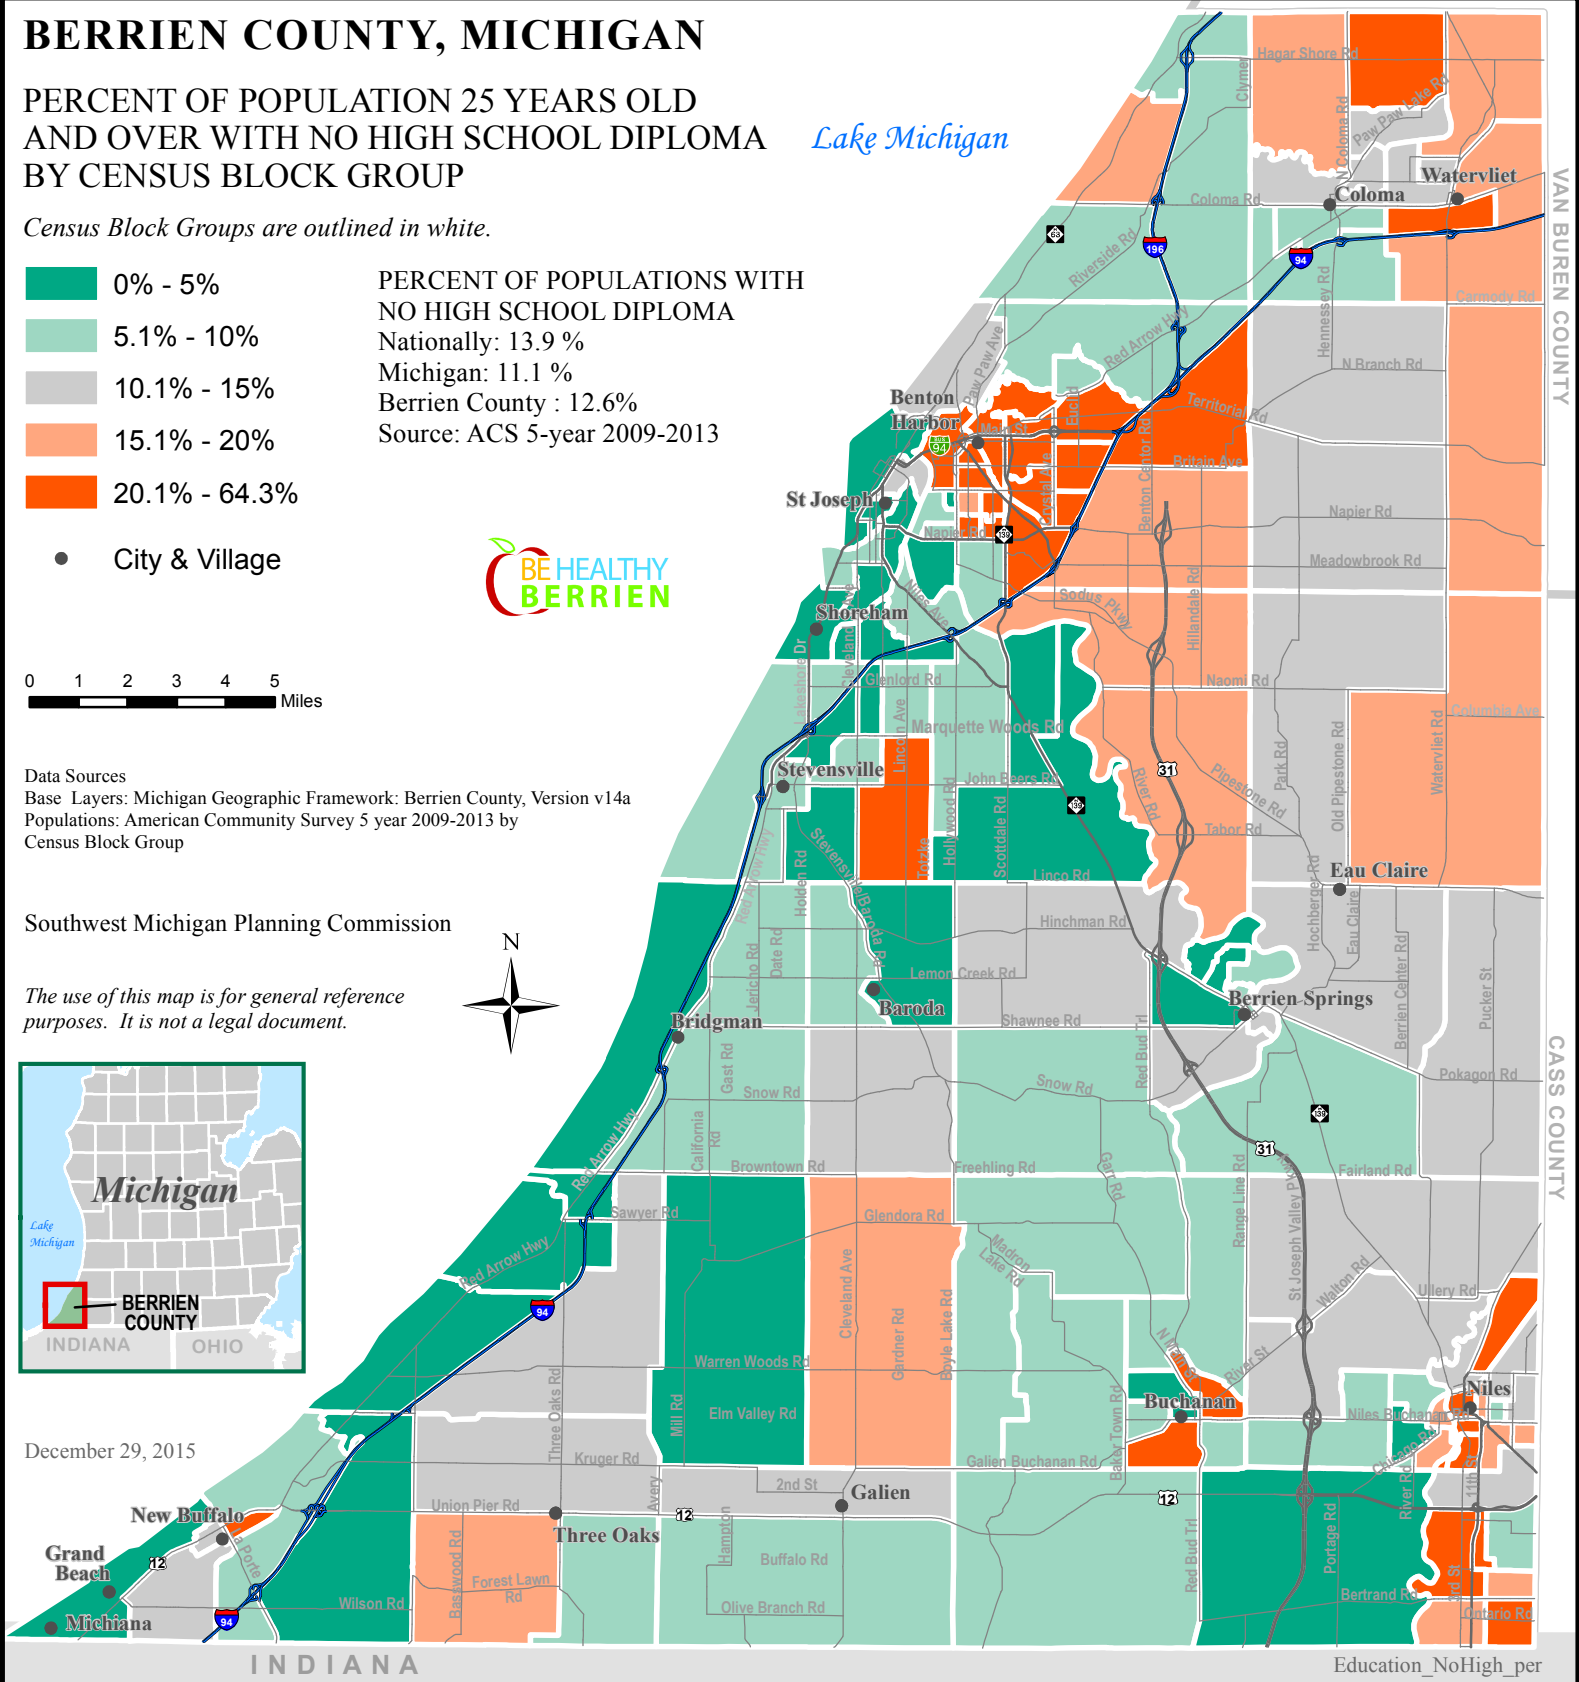

# BERRIEN COUNTY, MICHIGAN

## PERCENT OF POPULATION 25 YEARS OLD AND OVER WITH NO HIGH SCHOOL DIPLOMA BY CENSUS BLOCK GROUP

Lake Michigan

Census Block Groups are outlined in white.

PERCENT OF POPULATIONS WITH NO HIGH SCHOOL DIPLOMA  
 Nationally: 13.9 %  
 Michigan: 11.1 %  
 Berrien County : 12.6%  
 Source: ACS 5-year 2009-2013

● City & Village

Data Sources  
 Base Layers: Michigan Geographic Framework: Berrien County, Version v14a  
 Populations: American Community Survey 5 year 2009-2013 by Census Block Group

Southwest Michigan Planning Commission

The use of this map is for general reference purposes. It is not a legal document.

December 29, 2015

Education\_NoHigh\_per