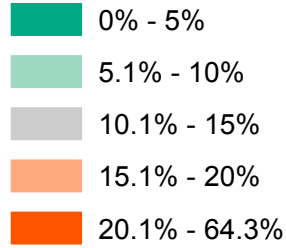

# BERRIEN COUNTY, MICHIGAN

## PERCENT OF POPULATION 25 YEARS OLD AND OVER WITH NO HIGH SCHOOL DIPLOMA BY CENSUS BLOCK GROUP

Lake Michigan

Census Block Groups are outlined in white.

PERCENT OF POPULATIONS WITH NO HIGH SCHOOL DIPLOMA  
 Nationally: 13.9 %  
 Michigan: 11.1 %  
 Berrien County : 12.6%  
 Source: ACS 5-year 2009-2013