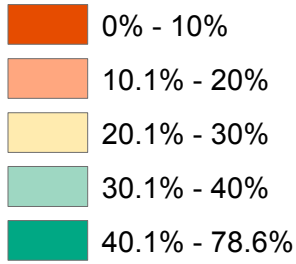

BERRIEN COUNTY, MICHIGAN

PERCENT OF THE POPULATION 25 YEARS OLD AND OVER WITH BACHELOR DEGREE OR HIGHER

by Census Block Group

PERCENT OF POPULATION WITH BACHELOR DEGREE OR HIGHER
 Nationally: 28.8%
 Michigan: 25.9%
 Berrien County : 24.2%
 Source: ACS 5-year 2009-2013

Lake Michigan

● City & Village

Data Sources
 Base Layers: Michigan Geographic Framework: Berrien County, Version v14a
 Populations: American Community Survey 5 year 2009-2013, by Census Block Group

Southwest Michigan Planning Commission