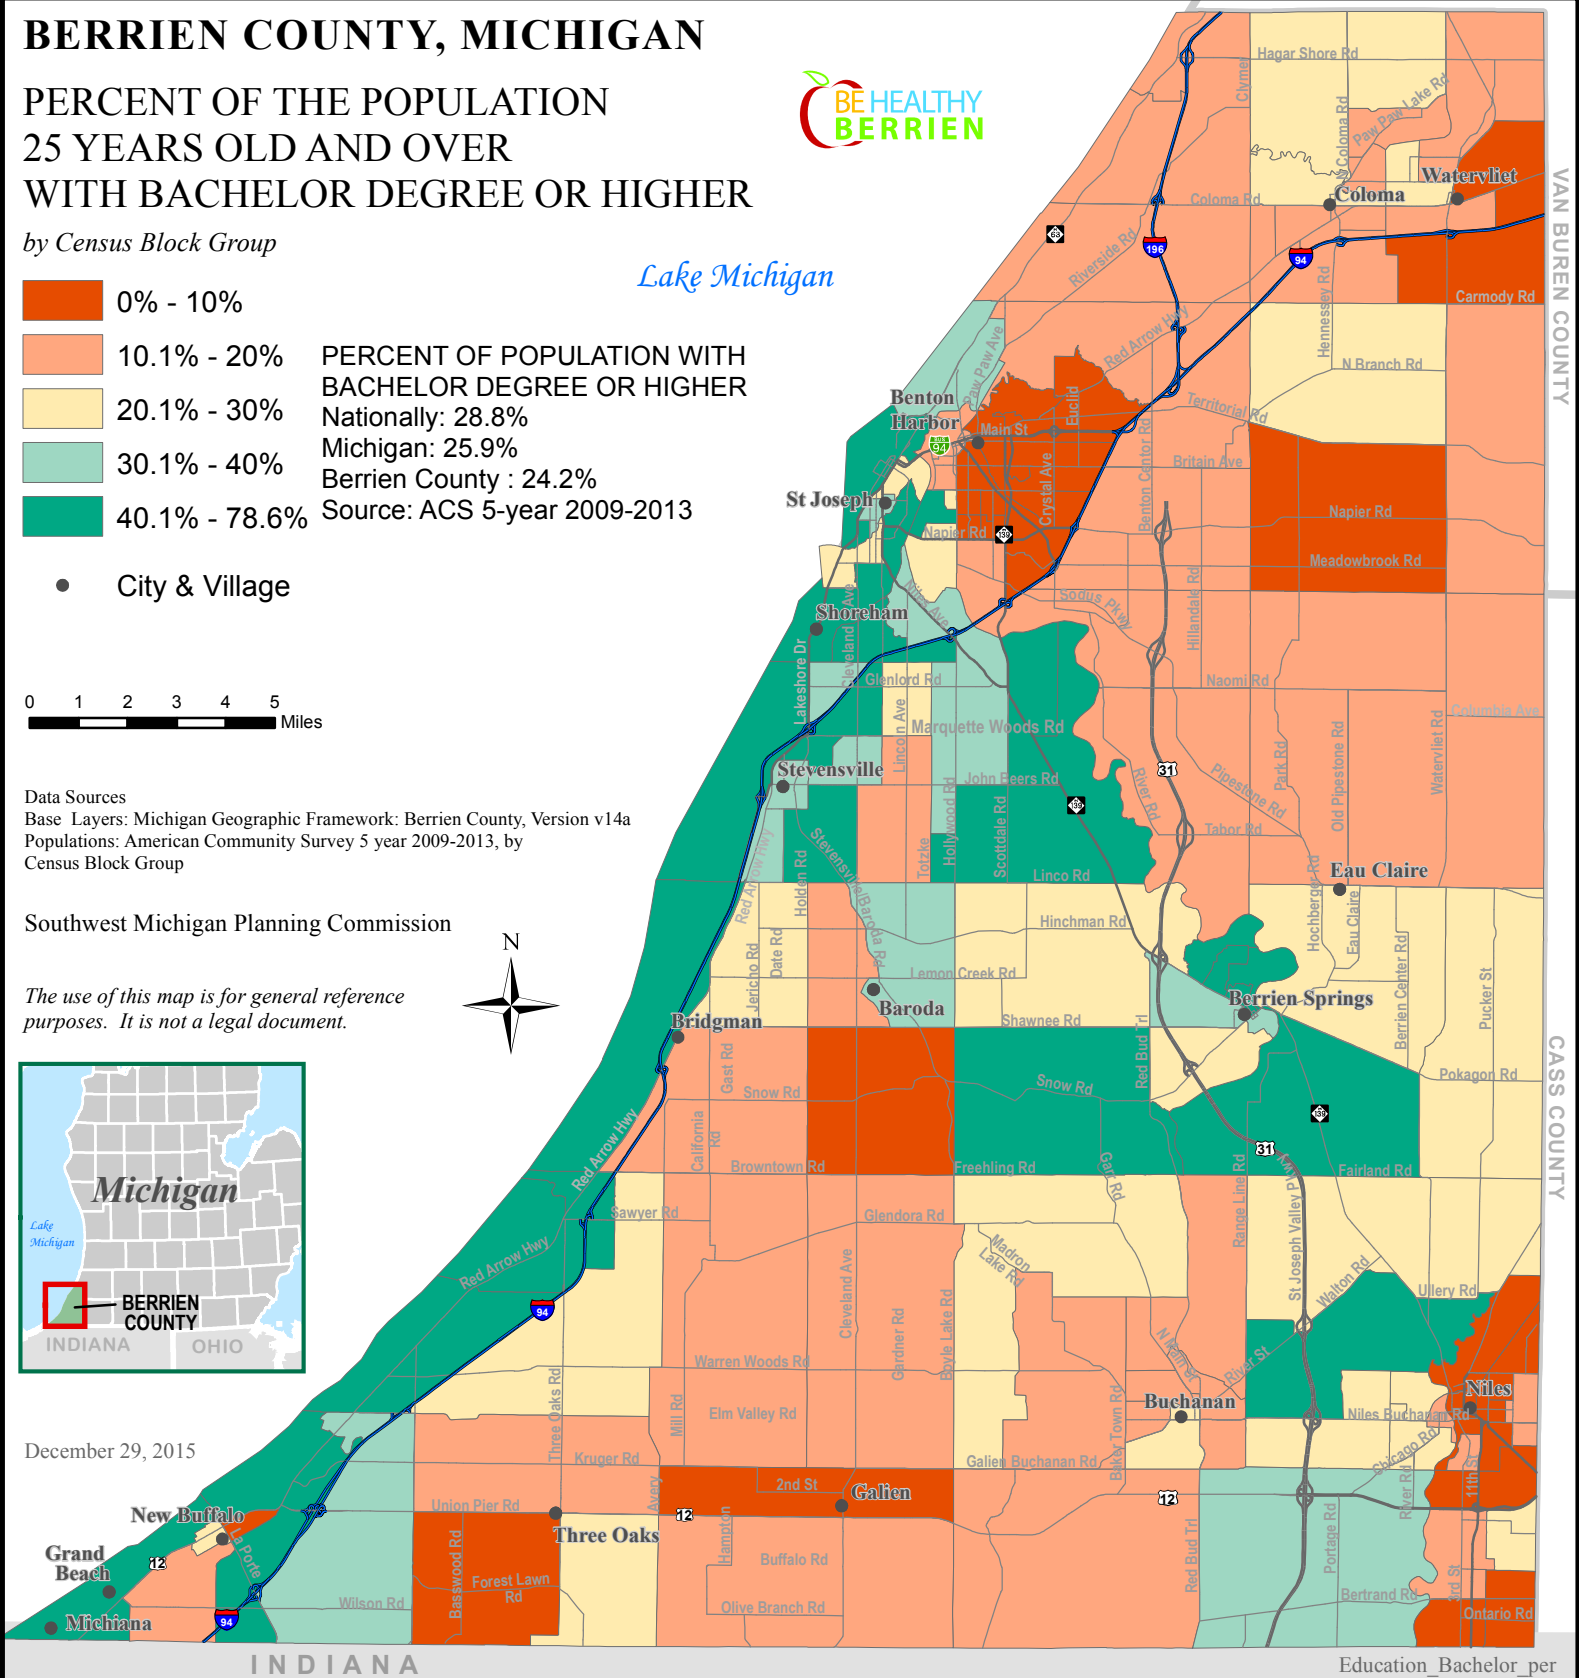

BERRIEN COUNTY, MICHIGAN

PERCENT OF THE POPULATION 25 YEARS OLD AND OVER WITH BACHELOR DEGREE OR HIGHER

by Census Block Group

PERCENT OF POPULATION WITH BACHELOR DEGREE OR HIGHER
 Nationally: 28.8%
 Michigan: 25.9%
 Berrien County : 24.2%
 Source: ACS 5-year 2009-2013

Lake Michigan

● City & Village

Data Sources
 Base Layers: Michigan Geographic Framework: Berrien County, Version v14a
 Populations: American Community Survey 5 year 2009-2013, by Census Block Group

Southwest Michigan Planning Commission

The use of this map is for general reference purposes. It is not a legal document.

December 29, 2015

Education_Bachelor_per