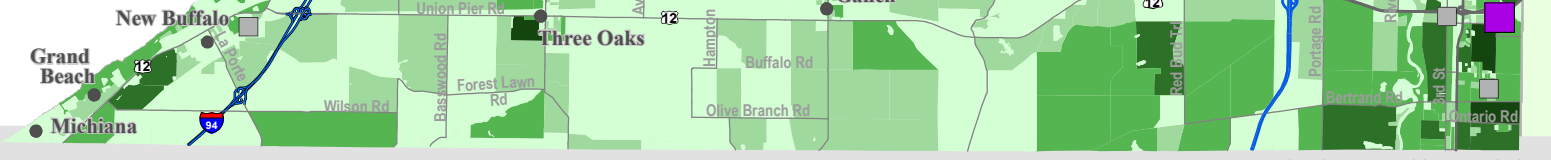

Population by Census Block

● City & Village

Data Sources

Base Layers: Michigan Geographic Framework: Berrien County, Version v14a

Schools & Buildings: Southwest Michigan Planning Commission, 2015

Population: U.S. Census Bureau, Decennial 2010

Southwest Michigan Planning Commission

The use of this map is for general reference purposes. It is not a legal document.

Lake Michigan

January 05, 2016

School_Open_Bldg_Population